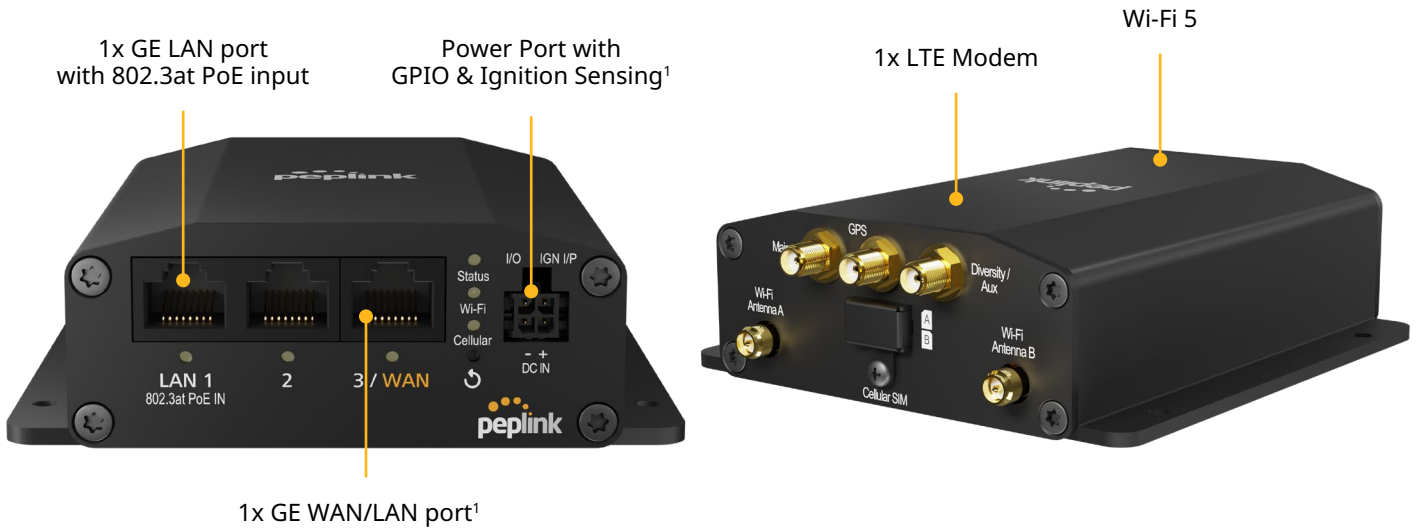

Manage with confidence

Control the BR1 Mini using InControl2 cloud-based endpoint management system. Generate useful reports and push configurations, as you remotely access any Peplink device with ease.

Plug and play, anyone?

SpeedFusion Connect* services makes the BR1 Mini the ultimate plug-and-play device. Power up, switch on, and get connected. SpeedFusion Connect also works with Peplink technologies such as Hot Failover[^], ensuring reliable connectivity is accessible at all times.

Specifications

WAN Interface	1x 10/100/1000M Ethernet ¹ 1x Embedded Cellular Modem with Redundant SIM Slots	Antenna Connectors	2x SMA Cellular Antenna Connectors 2x RP-SMA Wi-Fi Antenna Connectors 1x SMA GPS Antenna Connector
LAN Interface	2x 10/100/1000M Ethernet	Power Input	Power Port: 10V – 30V DC AC Adapter: AC Input 100V–240V / DC Output 12V Power over Ethernet 802.3at
Wi-Fi Interface	Simultaneous Dual-Band (2.4GHz / 5GHz) Wi-Fi 5, 2X2 MIMO Wi-Fi WAN ¹ and/or AP	Power Consumption	13W (nominal), 18W (max.)
SpeedFusion features	Hot Failover ¹ / WAN Smoothing ¹	Dimension	5.0 x 4.2 x 1.4 inches / 125.7 x 107 x 35 mm
Number of PepVPN SpeedFusion Peers	2 / 5 ²	Weight	0.95 pounds / 430 grams
Feature	GPIO ¹ , Ignition Sensing ¹	Operating Temperature	-40° – 149°F / -40° – 65°C
Router Throughput	300Mbps	Humidity	15% – 95% (non-condensing)
PepVPN Throughput (No Encryption)	80Mbps	Certifications	FCC, CE, RoHS
PepVPN Throughput (256-bit AES)	20 Mbps / 60Mbps ²	Package Content	1x BR1 Mini 2x LTE Antennas (ACW-235) 2x Dual Band Wi-Fi Antennas (ACW-342) 1x GPS Active Antenna (ACW-232) 1x 12V 2A 4pin Power Supply (ACW-632)
Recommended Users	1-60	SIM Card Size	Nano-SIM (4FF)
Cellular Data Rate³ (Downlink/Uplink)	CAT-7: 300 Mbps/150 Mbps CAT-6: 300 Mbps/50 Mbps CAT-4: 150 Mbps/50 Mbps	Warranty	1-Year Limited Warranty