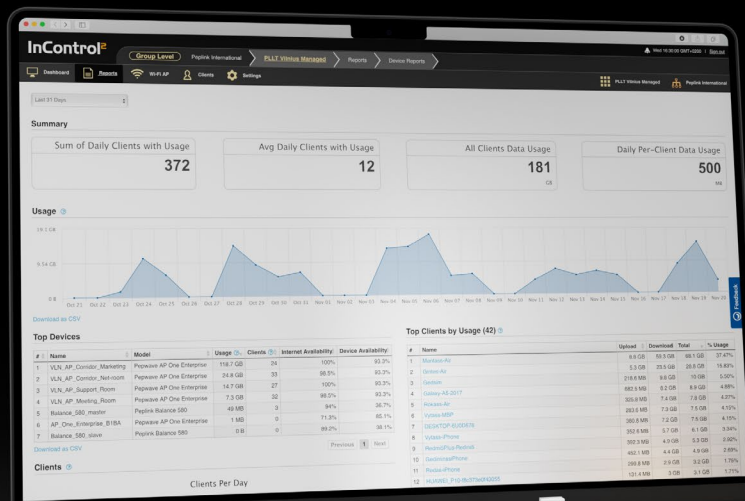

Stay in touch with InTouch

InTouch extends your reach to third party devices connected to the BR1 Mini. Remotely view, configure or troubleshoot third party devices, all within the InControl2 environment, eliminating the need for a separate and costly OOBM infrastructure.