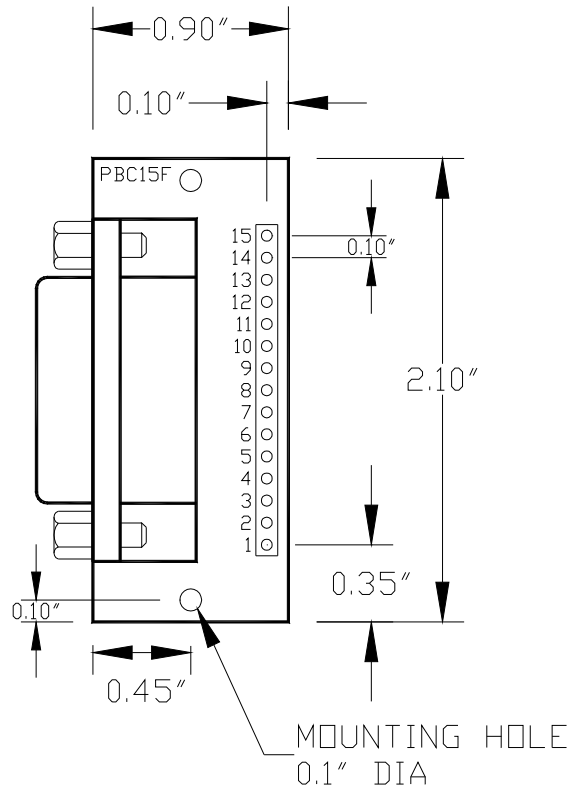

www.winford.com • sales@winford.com

WINFORD ENGINEERING, LLC
4169 Four Mile Road • Bay City, MI 48706

1-877-634-2673 • FAX: 1-989-671-2941

PBC15F Physical Layout

DB15 Female Pinout