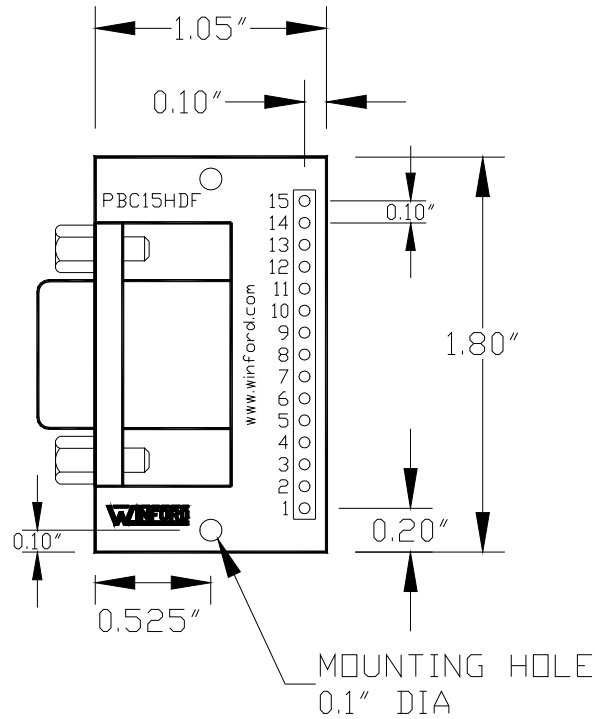

www.winford.com • sales@winford.com

WINFORD ENGINEERING, LLC
4169 Four Mile Road • Bay City, MI 48706

1-877-634-2673 • FAX: 1-989-671-2941

PBC15HDF Physical Layout

DB15HD Female Pinout