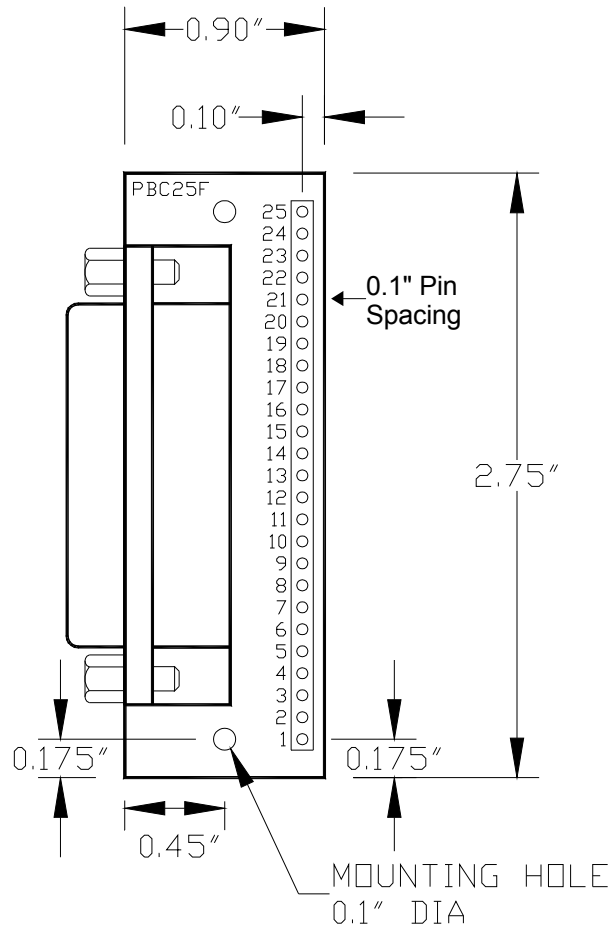

www.winfordeng.com • sales@winfordeng.com

WINFORD ENGINEERING

4169 Four Mile Road • Bay City, MI 48706

1-877-634-2673 • FAX: 1-989-671-2941

PBC25F Physical Layout

DB25 Female Pinout