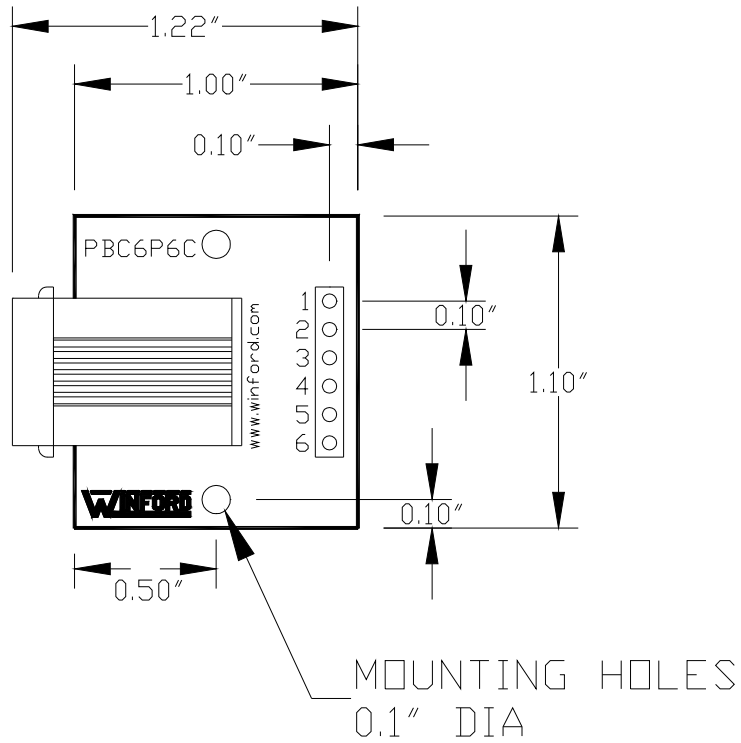

www.winford.com • sales@winford.com

WINFORD ENGINEERING, LLC
4169 Four Mile Road • Bay City, MI 48706

1-877-634-2673 • FAX: 1-989-671-2941

PBC6P6C Physical Layout

6P6C / RJ11 / RJ12 Jack Pinout