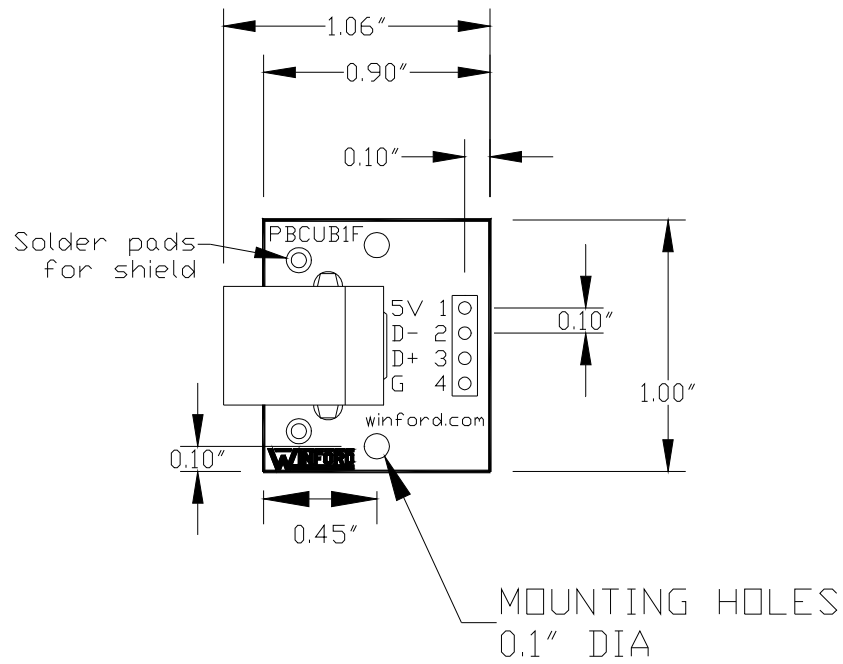

www.winford.com • sales@winford.com

WINFORD ENGINEERING, LLC
4169 Four Mile Road • Bay City, MI 48706

1-877-634-2673 • FAX: 1-989-671-2941

PBCUB1F Rev A Physical Layout

USB B Female Socket Pinout