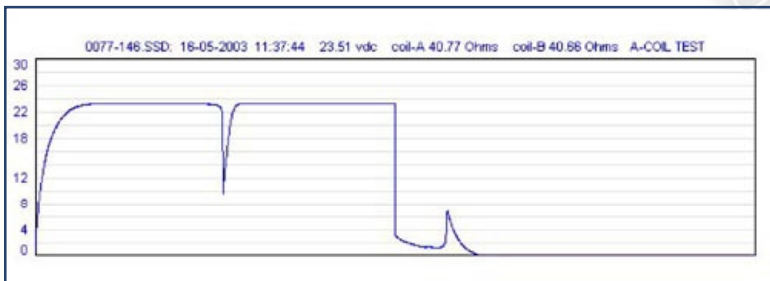

DIAGNOSTIC SYSTEMS SOLENOID TEST SYSTEM

Single Coil Pull-In / Drop-Out Signature

PC Interface Graphics

Marginal Signature

Bad or Stuck Plunger Signature

Dual Coil Pull-in / Drop-Out Signatures

Integrated Solenoid Test Unit