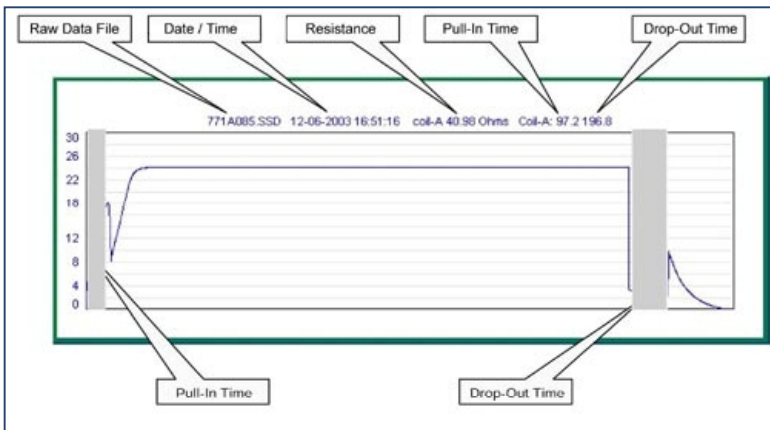

## DIAGNOSTIC SYSTEMS SOLENOID TEST SYSTEM

Single Coil Pull-In / Drop-Out Signature

PC Interface Graphics

Marginal Signature

Bad or Stuck Plunger Signature

Dual Coil Pull-in / Drop-Out Signatures

Integrated Solenoid Test Unit