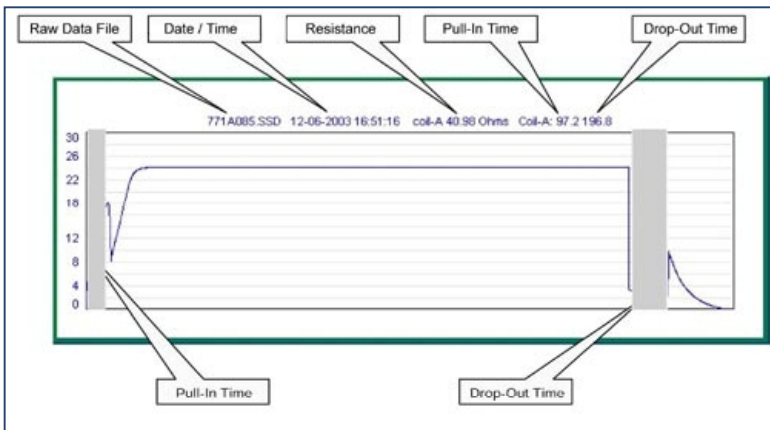

DIAGNOSTIC SYSTEMS SOLENOID TEST SYSTEM

Single Coil Pull-In / Drop-Out Signature

PC Interface Graphics

Marginal Signature

Bad or Stuck Plunger Signature

Dual Coil Pull-in / Drop-Out Signatures

Integrated Solenoid Test Unit