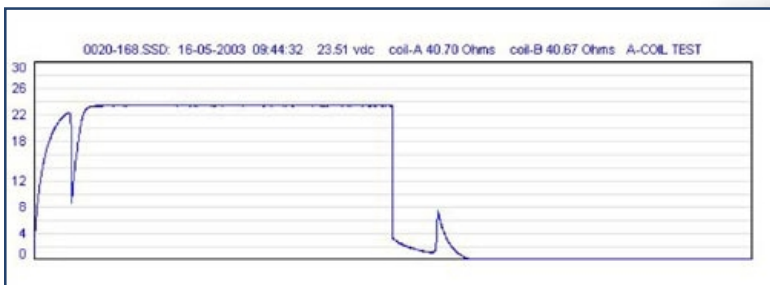

## DIAGNOSTIC SYSTEMS SOLENOID TEST SYSTEM

Single Coil Pull-In / Drop-Out Signature

PC Interface Graphics

Marginal Signature

Bad or Stuck Plunger Signature

Dual Coil Pull-in / Drop-Out Signatures

Integrated Solenoid Test Unit