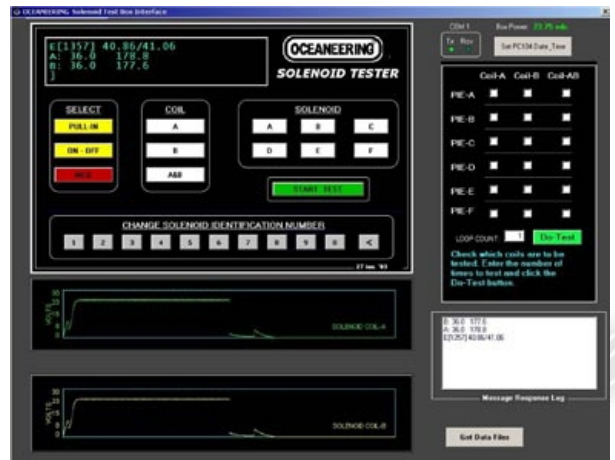

DIAGNOSTIC SYSTEMS SOLENOID TEST SYSTEM

Single Coil Pull-In / Drop-Out Signature

PC Interface Graphics

Marginal Signature

Bad or Stuck Plunger Signature

Dual Coil Pull-in / Drop-Out Signatures

Integrated Solenoid Test Unit