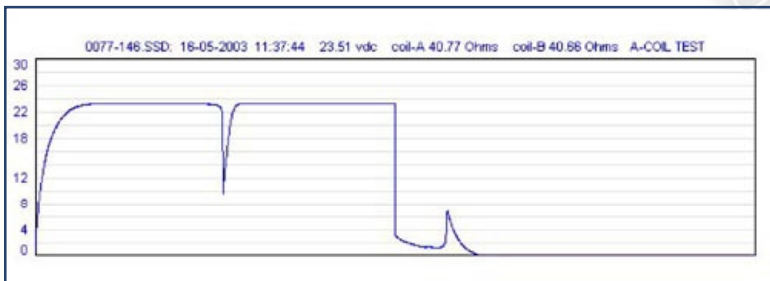

## DIAGNOSTIC SYSTEMS SOLENOID TEST SYSTEM

Single Coil Pull-In / Drop-Out Signature

PC Interface Graphics

Marginal Signature

Bad or Stuck Plunger Signature

Dual Coil Pull-in / Drop-Out Signatures

Integrated Solenoid Test Unit