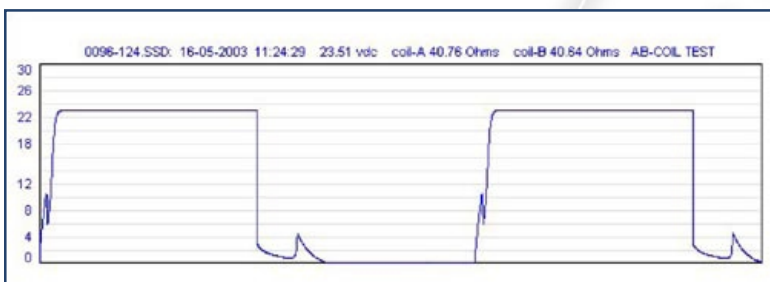

DIAGNOSTIC SYSTEMS SOLENOID TEST SYSTEM

Single Coil Pull-In / Drop-Out Signature

PC Interface Graphics

Marginal Signature

Bad or Stuck Plunger Signature

Dual Coil Pull-in / Drop-Out Signatures

Integrated Solenoid Test Unit