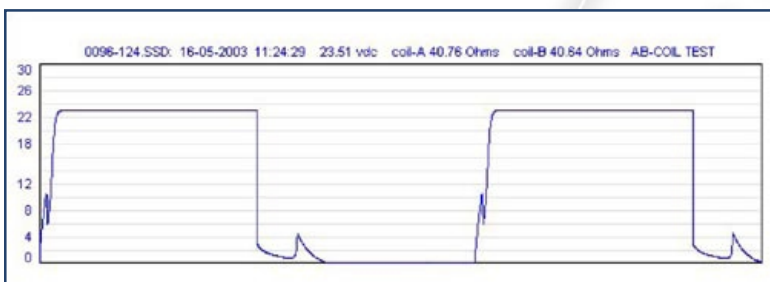

## DIAGNOSTIC SYSTEMS SOLENOID TEST SYSTEM

Single Coil Pull-In / Drop-Out Signature

PC Interface Graphics

Marginal Signature

Bad or Stuck Plunger Signature

Dual Coil Pull-in / Drop-Out Signatures

Integrated Solenoid Test Unit