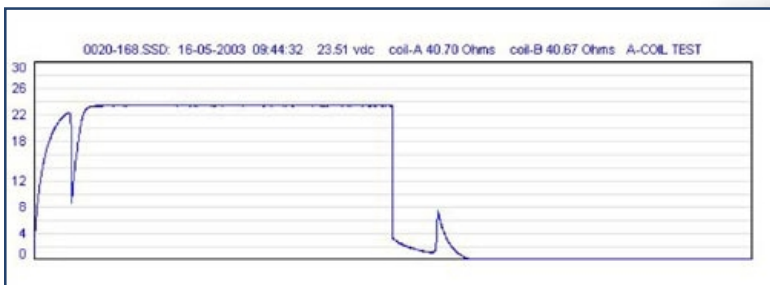

DIAGNOSTIC SYSTEMS SOLENOID TEST SYSTEM

Single Coil Pull-In / Drop-Out Signature

PC Interface Graphics

Marginal Signature

Bad or Stuck Plunger Signature

Dual Coil Pull-in / Drop-Out Signatures

Integrated Solenoid Test Unit