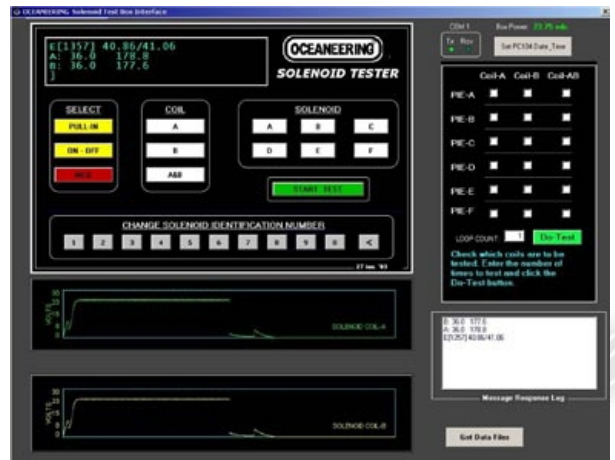

## DIAGNOSTIC SYSTEMS SOLENOID TEST SYSTEM

Single Coil Pull-In / Drop-Out Signature

PC Interface Graphics

Marginal Signature

Bad or Stuck Plunger Signature

Dual Coil Pull-in / Drop-Out Signatures

Integrated Solenoid Test Unit