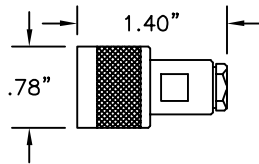

"N" SERIES CONNECTORS

"N" SERIES MALE CONNECTOR

THIS CONNECTOR FITS CABLE TYPES IN RG/U 55, 55A, 53, 58A, 58C, 141, 141A, 142, 142A, 142B, 223, 303 and 400.

MATERIALS

HOUSING & FITTINGS.....BRASS
INSULATOR.....TEFLON
CENTER CONTACT.....BRASS
OUTER CONTACT.....BERYLLIUM COPPER
GASKET AND SEALS.....SILICONE RUBBER

FINISH

HOUSING & FITTINGS.....TRI METAL TARNISH RESISTANT PLATING
CONTACTS.....SILVER PLATE

NOMINAL IMP.....50 OHMS
FREQ. RANGE.....DC to 11 GHZ
VOLTAGE RATING.....1000 VRMS

Part No. **8918**