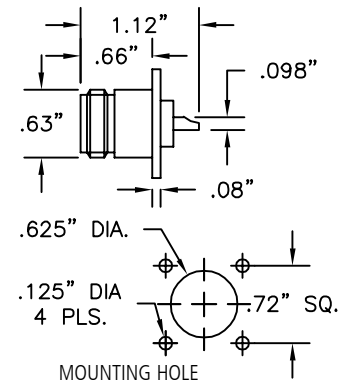

NOMINAL IMP.....50 OHMS
FREQ. RANGE.....DC to 11 GHZ
VOLTAGE RATING.....1000 VRMS

Part No. **8918**

"N" SERIES MALE CONNECTOR

THIS CONNECTOR FITS CABLE TYPE IN RG/U SERIES 8, 8A, 9, 9A, 9B, 11, 11A, 13A, 213, 214, 216 AND 225.

MATERIALS

HOUSING & FITTINGS.....BRASS
INSULATOR.....TEFLON
CENTER CONTACT.....BRASS
OUTER CONTACT.....BERYLLIUM COPPER
GASKET AND SEALS.....SILICONE RUBBER

FINISH

FITTINGS.....TRI METAL TARNISH RESISTANT PLATING

ELECTRICAL

NOMINAL IMP.....50 OHMS
FREQ. RANGE.....DC to 11 GHZ
VOLTAGE RATING.....1000 VRMS

Part No. **8923**

"N" SERIES FEMALE CONNECTOR

THIS CONNECTOR FITS CABLE TYPE IN RG/U SERIES B, 8A, 9, 9A, 9B, 11, 11A, 13A, 213, 214, 216 AND 225.

MATERIALS

HOUSING AND FITTINGS.....BRASS
INSULATOR.....TEFLON
CENTER CONTACT.....BERYLLIUM COPPER
GASKET AND SEALS.....SILICONE RUBBER

FINISH

FITTINGS.....TRI METAL TARNISH
CONTACT.....SILVER PLATED

ELECTRICAL

NOMINAL IMP.....50 OHMS
FREQ. RANGE.....DC to 11 GHZ
VOLTAGE RATING.....1000 VRMS

Part No. **8924**

"N" SERIES PANEL RECEPTACLE, FEMALE

MATERIALS

HOUSING AND FITTINGS.....BRASS
INSULATOR.....TEFLON
CENTER CONTACT.....BERYLLIUM COPPER

FINISH

HOUSING AND FITTINGS.....TRI METAL TARNISH RESISTANT PLATING
CONTACT.....SILVER PLATED

ELECTRICAL

NOMINAL IMP.....50 OHMS
FREQ. RANGE.....DC to 11 GHZ
VOLTAGE RATING.....1000 VRMS

Part No. **9311**