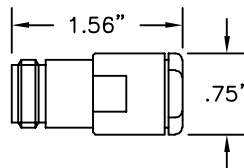

ELECTRICAL

NOMINAL IMP.....50 OHMS
FREQ. RANGE.....DC to 11 GHZ
VOLTAGE RATING.....1000 VRMS

Part No. **8924**