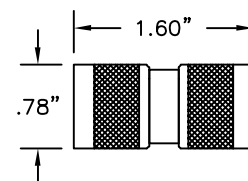

FINISH

FITTINGS.....TRI METAL TARNISH RESISTANT PLATING
 CONTACTS.....SILVER PLATE

ELECTRICAL

NOMINAL IMP.....50 OHMS
 FREQ. RANGE.....DC to 11 GHZ
 VOLTAGE RATING.....1000 VRMS

Part No. **9328**

"N" SERIES ADAPTER FEMALE TO FEMALE