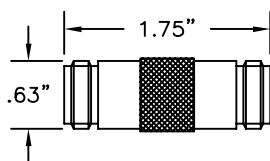

ELECTRICAL

FREQ. RANGE.....DC to 11 GHZ
VOLTAGE RATING.....1000 VRMS

Part No. **9313**