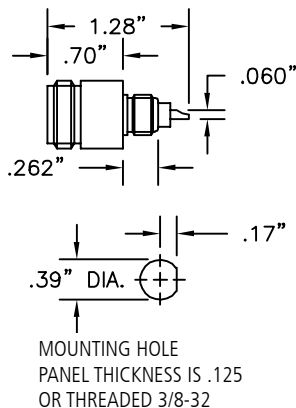

ELECTRICAL

NOMINAL IMP.....50 OHMS
FREQ. RANGE.....DC to 11 GHZ
VOLTAGE RATING.....1000 VRMS

Part No. **9312**