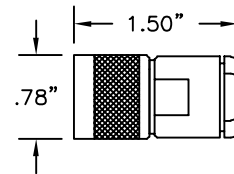

FINISH

FITTINGS.....TRI METAL TARNISH RESISTANT PLATING

ELECTRICAL

NOMINAL IMP.....50 OHMS
 FREQ. RANGE.....DC to 11 GHZ
 VOLTAGE RATING.....1000 VRMS

Part No. **8923**

"N" SERIES FEMALE CONNECTOR

THIS CONNECTOR FITS CABLE TYPE IN RG/U SERIES B, 8A, 9, 9A, 9B, 11, 11A, 13A, 213, 214, 216 AND 225.