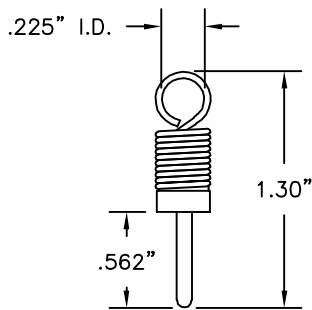

QUICK DISCONNECT TERMINAL ADAPTERS

BASIC INFORMATION

Convert plug-in connectors, terminals, posts or sockets into ring terminals for easy connections.

TERMINAL RING ON STANDARD BANANA PLUG

Part No.	Description
8702	Terminal Ring on Standard Banana Plug

TERMINAL RING ON STACKING STANDARD BANANA PLUG

Part No.	Description
8703	Terminal Ring on Stacking Standard Banana Plug

TERMINAL RING ON .080" (2.03mm) PIN PLUG

Part No.	Description
8701	Terminal Ring on .080" (2.03mm) Pin Plug

TERMINAL RING ON STACKING .080" (2.03mm) PIN PLUG

Part No.	Description
8704	Terminal Ring on Stacking .080" Pin Plug

TERMINAL RING ON FEMALE THREAD

Part No.	Description	I.D.	H
8715-4	4-40	.093"	.205"
8715-6	6-32	.118"	.210"
8715-8	8-32	.150"	.265"
8715-10	10-32	.175"	.268"
8715-25	1/4"-32	.230"	.312"

TERMINAL RING ON MALE THREADED POST

Part No.	Thread	I.D.	L
8716-4	4-40	.093"	.85"
8716-6	6-32	.118"	.80"
8716-8	8-32	.150"	.95"
8716-10	10-32	.175"	.85"
8716-25	1/4"-32	.230"	.50"

Each supplied with corresponding nut.