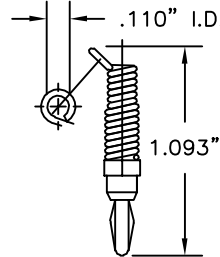

TERMINAL RING ON STACKING STANDARD BANANA PLUG

Part No.	Description
8703	Terminal Ring on Stacking Standard Banana Plug

TERMINAL RING ON .080" (2.03mm) PIN PLUG

Part No.	Description
8701	Terminal Ring on .080" (2.03mm) Pin Plug

TERMINAL RING ON STACKING .080" (2.03mm) PIN PLUG

Part No.	Description
8704	Terminal Ring on Stacking .080" Pin Plug

TERMINAL RING ON FEMALE THREAD

Part No.	Description	I.D.	H
8715-4	4-40	.093"	.205"
8715-6	6-32	.118"	.210"
8715-8	8-32	.150"	.265"
8715-10	10-32	.175"	.268"
8715-25	1/4"-32	.230"	.312"

TERMINAL RING ON MINIATURE BANANA PLUG

Part No.	Description
8713	Terminal Ring on Miniature Banana plug

TERMINAL RING ON STACKING MINIATURE BANANA PLUG

Part No.	Description
8714	Terminal Ring on Stacking Miniature Banana Plug

TERMINAL RING ON MALE THREADED POST

Part No.	Thread	I.D.	L
8716-4	4-40	.093"	.85"
8716-6	6-32	.118"	.80"
8716-8	8-32	.150"	.95"
8716-10	10-32	.175"	.85"
8716-25	1/4"-32	.230"	.50"

Each supplied with corresponding nut.