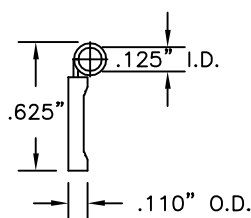

Part No.	Description
8706	Direct for Lightweight Connectors