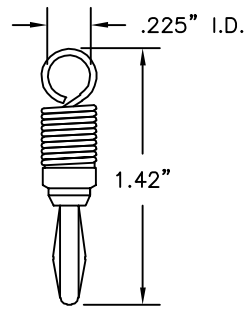

QUICK DISCONNECT TERMINAL ADAPTERS

BASIC INFORMATION

Convert plug-in connectors, terminals, posts or sockets into ring terminals for easy connections.

TERMINAL RING ON STANDARD BANANA PLUG

Part No.	Description
8702	Terminal Ring on Standard Banana Plug

TERMINAL RING ON STACKING STANDARD BANANA PLUG

Part No.	Description
8703	Terminal Ring on Stacking Standard Banana Plug

TERMINAL RING ON .080" (2.03mm) PIN PLUG

Part No.	Description
8701	Terminal Ring on .080" (2.03mm) Pin Plug

TERMINAL RING ON STACKING .080" (2.03mm) PIN PLUG

Part No.	Description
8704	Terminal Ring on Stacking .080" Pin Plug

TERMINAL RING ON FEMALE THREAD

Part No.	Description	I.D.	H
8715-4	4-40	.093"	.205"
8715-6	6-32	.118"	.210"
8715-8	8-32	.150"	.265"
8715-10	10-32	.175"	.268"
8715-25	1/4"-32	.230"	.312"

TERMINAL RING ON MALE THREADED POST

Part No.	Thread	I.D.	L
8716-4	4-40	.093"	.85"
8716-6	6-32	.118"	.80"
8716-8	8-32	.150"	.95"
8716-10	10-32	.175"	.85"
8716-25	1/4"-32	.230"	.50"

Each supplied with corresponding nut.