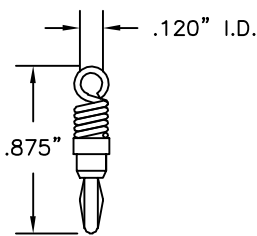

TERMINAL RING ON STACKING STANDARD BANANA PLUG

Part No.	Description
8703	Terminal Ring on Stacking Standard Banana Plug

TERMINAL RING ON .080" (2.03mm) PIN PLUG

Part No.	Description
8701	Terminal Ring on .080" (2.03mm) Pin Plug

TERMINAL RING ON STACKING .080" (2.03mm) PIN PLUG

Part No.	Description
8704	Terminal Ring on Stacking .080" Pin Plug

TERMINAL RING ON FEMALE THREAD

Part No.	Description	I.D.	H
8715-4	4-40	.093"	.205"
8715-6	6-32	.118"	.210"
8715-8	8-32	.150"	.265"
8715-10	10-32	.175"	.268"
8715-25	1/4"-32	.230"	.312"

TERMINAL RING ON MINIATURE BANANA PLUG

Part No.	Description
8713	Terminal Ring on Miniature Banana plug

TERMINAL RING ON STACKING MINIATURE BANANA PLUG

Part No.	Description
8714	Terminal Ring on Stacking Miniature Banana Plug

TERMINAL RING ON MALE THREADED POST

Part No.	Thread	I.D.	L
8716-4	4-40	.093"	.85"
8716-6	6-32	.118"	.80"
8716-8	8-32	.150"	.95"
8716-10	10-32	.175"	.85"
8716-25	1/4"-32	.230"	.50"

Each supplied with corresponding nut.