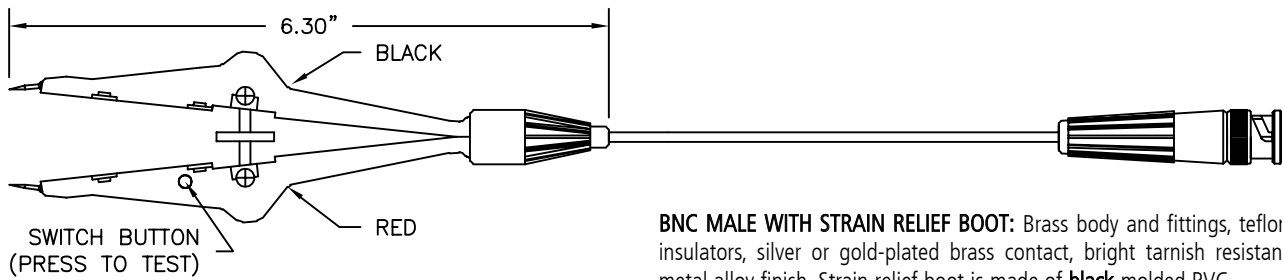

TEST PROBES AND LEADS

VARIABLE SPACING TEST PROBE WITH OR WITHOUT ACTIVATION SWITCH FOR CENTER CONTACT TO MALE BNC

BNC MALE WITH STRAIN RELIEF BOOT: Brass body and fittings, teflon insulators, silver or gold-plated brass contact, bright tarnish resistant metal alloy finish. Strain relief boot is made of **black** molded PVC.

TEST PROBE: Body of probe is made of molded nylon, contacts are hardened steel. Variable spacing probe can be opened to a maximum of one inch (25.4mm). Ideal for single handed probing. Probe No. 4081 style is equipped with an activation switch that lets your meter receive a reading only when switch is depressed. Probe No. 4080 is without activation switch. See wiring schematics.

COLOR CHOICES: Center contact side is **red**, ground side is **black**.

CABLE: RG174/U, 50 Ohm, 26 AWG. **COLOR:** Black.

Part No.	Description
4081-(length)-(color)	Variable Spacing Probe WITH Activation Switch
4080-(length)-(color)	Variable Spacing Probe WITHOUT Activation Switch

VARIABLE SPACING TEST PROBE WITH OR WITHOUT ACTIVATION SWITCH TO DOUBLE STACKING BANANA PLUG

TEST PROBE See selected probe style.

DOUBLE STACKING BANANA PLUG: Nylon handle. Nickel-silver springs. Nickel-plated brass socket. Solderless assembly. See Part No. DB750.