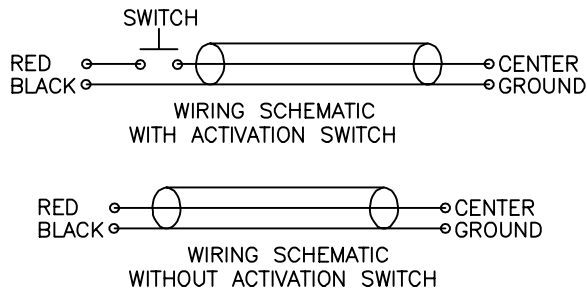

TEST PROBES AND LEADS

VARIABLE SPACING TEST PROBE WITH OR WITHOUT ACTIVATION SWITCH FOR CENTER CONTACT TO MALE BNC

BNC MALE WITH STRAIN RELIEF BOOT: Brass body and fittings, teflon insulators, silver or gold-plated brass contact, bright tarnish resistant metal alloy finish. Strain relief boot is made of **black** molded PVC.

TEST PROBE: Body of probe is made of molded nylon, contacts are hardened steel. Variable spacing probe can be opened to a maximum of one inch (25.4mm). Ideal for single handed probing. Probe No. 4081 style is equipped with an activation switch that lets your meter receive a reading only when switch is depressed. Probe No. 4080 is without activation switch. See wiring schematics.

COLOR CHOICES: Center contact side is **red**, ground side is **black**.

CABLE: RG174/U, 50 Ohm, 26 AWG. **COLOR:** Black.

Part No.	Description
4081-(length)-(color)	Variable Spacing Probe WITH Activation Switch
4080-(length)-(color)	Variable Spacing Probe WITHOUT Activation Switch

VARIABLE SPACING TEST PROBE WITH OR WITHOUT ACTIVATION SWITCH TO DOUBLE STACKING BANANA PLUG

TEST PROBE See selected probe style.

DOUBLE STACKING BANANA PLUG: Nylon handle. Nickel-silver springs. Nickel-plated brass socket. Solderless assembly. See Part No. DB750.