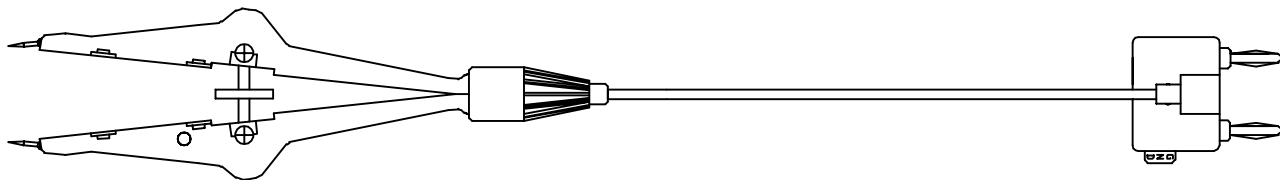

TEST PROBE: Body of probe is made of molded nylon, contacts are hardened steel. Variable spacing probe can be opened to a maximum of one inch (25.4mm). Ideal for single handed probing. Probe No. 4081 style is equipped with an activation switch that lets your meter receive a reading only when switch is depressed. Probe No. 4080 is without activation switch. See wiring schematics.

COLOR CHOICES: Center contact side is **red**, ground side is **black**.

CABLE: RG174/U, 50 Ohm, 26 AWG. **COLOR:** Black.

Part No.	Description
4081-(length)-(color)	Variable Spacing Probe WITH Activation Switch
4080-(length)-(color)	Variable Spacing Probe WITHOUT Activation Switch

VARIABLE SPACING TEST PROBE WITH OR WITHOUT ACTIVATION SWITCH TO DOUBLE STACKING BANANA PLUG

TEST PROBE See selected probe style.

DOUBLE STACKING BANANA PLUG: Nylon handle. Nickel-silver springs. Nickel-plated brass socket. Solderless assembly. See Part No. DB750.

COLOR: Black.

Part No.	Description
4083-(length)-(color)	Variable Spacing Probe WITH Activation Switch to Double Stacking Banana Plug
4082-(length)-(color)	Variable Spacing Probe WITHOUT Activation Switch to Double Stacking Banana Plug