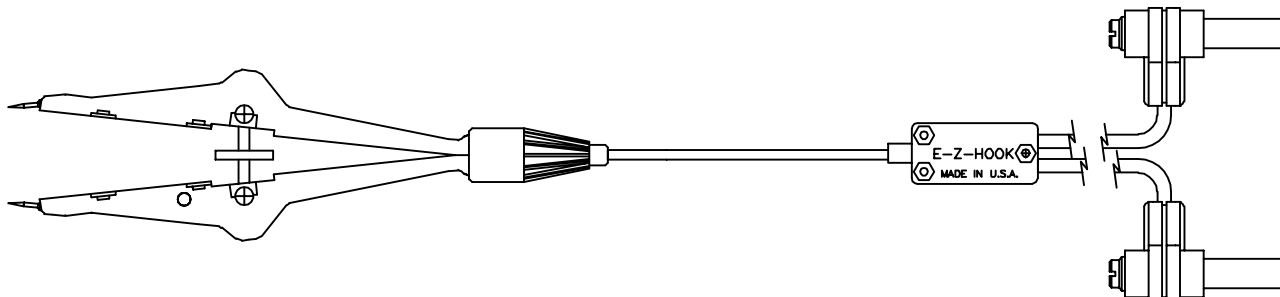

VARIABLE SPACING TEST PROBE WITH OR WITHOUT ACTIVATION SWITCH TO SHROUDED RIGHT ANGLE BANANA PLUGS

TEST PROBE See selected probe style.

RIGHT ANGLE BANANA PLUGS: Nickel-plated brass body. Nickel-plated phosphor bronze springs. Plastic handle. Solderless assembly. See Part No. 9302.

COLOR: 1 red and 1 black.

Part No.	Description
4085-(length)-(color)	Variable Spacing Probe WITH Activation Switch to Shrouded Right Angle Banana Plugs
4084-(length)-(color)	Variable Spacing Probe WITHOUT Activation Switch to Shrouded Right Angle Banana Plugs