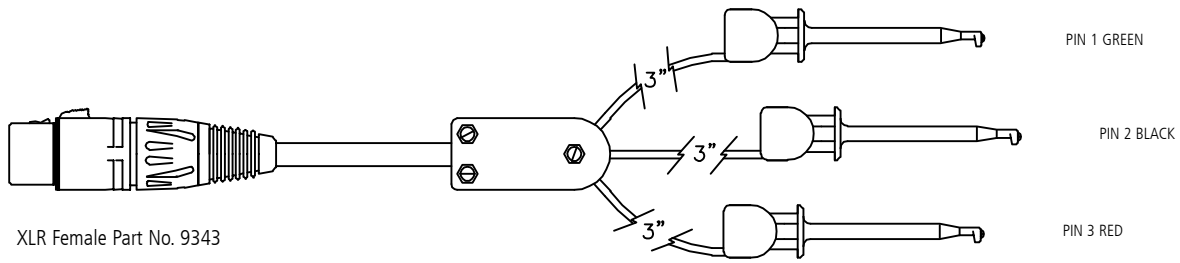

Part No.	Cable
5028FM -(length)	5000 Series

XLR MALE TO THREE ALLIGATORS

XLR Male Part No. 9344

Standard Lengths Available:

Cable with Standard Alligators Part No. 9274

Part No.	Cable
5028 -(length)	5000 Series

18"	45cm	36"	90cm
24"	60cm	48"	120cm
30"	75cm	60"	150cm

Cable with Miniature Alligators Part No. 9275

Part No.	Cable
5028M -(length)	5000 Series

E-Z-HOOK XLR TEST CABLES

XLR FEMALE TO THREE MINI HOOKS

Mini-Hooks Part No. X100W

XLR Female Part No. 9343

Standard Lengths Available:

Part No.	Cable
5020F-(length)	5000 Series

18"	45cm	36"	90cm
24"	60cm	48"	120cm
30"	75cm	60"	150cm

XLR MALE TO THREE MINI HOOKS

Mini-Hooks Part No. X100W

XLR Male Part No. 9344

Standard Lengths Available:

Part No.	Cable
5020-(length)	5000 Series

18"	45cm	36"	90cm
24"	60cm	48"	120cm
30"	75cm	60"	150cm

XLR MALE TO XLR FEMALE

XLR Male Part No. 9344

XLR Female Part No. 9343