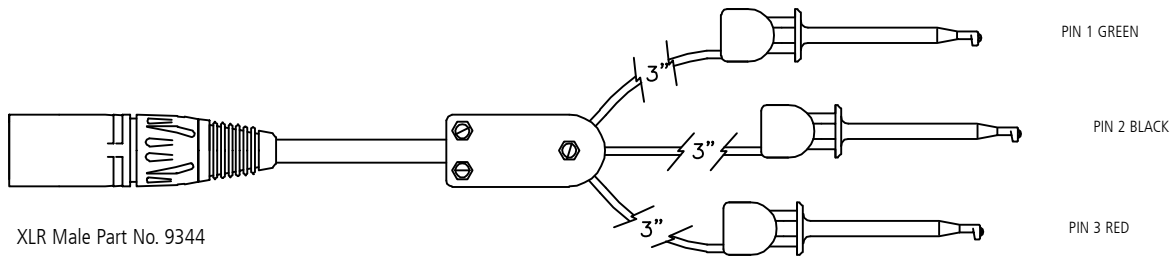

18"	45cm	36"	90cm
24"	60cm	48"	120cm
30"	75cm	60"	150cm

Cable with Miniature Alligators Part No. 9275

Part No.	Cable
5028M -(length)	5000 Series

E-Z-HOOK XLR TEST CABLES

XLR FEMALE TO THREE MINI HOOKS

Mini-Hooks Part No. X100W

XLR Female Part No. 9343

Standard Lengths Available:

Part No.	Cable
5020F-(length)	5000 Series

18"	45cm	36"	90cm
24"	60cm	48"	120cm
30"	75cm	60"	150cm

XLR MALE TO THREE MINI HOOKS

Mini-Hooks Part No. X100W

XLR Male Part No. 9344

Standard Lengths Available:

Part No.	Cable
5020-(length)	5000 Series

18"	45cm	36"	90cm
24"	60cm	48"	120cm
30"	75cm	60"	150cm

XLR MALE TO XLR FEMALE

XLR Male Part No. 9344

XLR Female Part No. 9343

Standard Lengths Available:

Part No.	Cable
5025-(length)	5000 Series

18"	45cm	36"	90cm
24"	60cm	48"	120cm
30"	75cm	60"	150cm

XLR MALE TO XLR MALE

XLR Male Part No. 9344

XLR Male Part No. 9344

Standard Lengths Available: