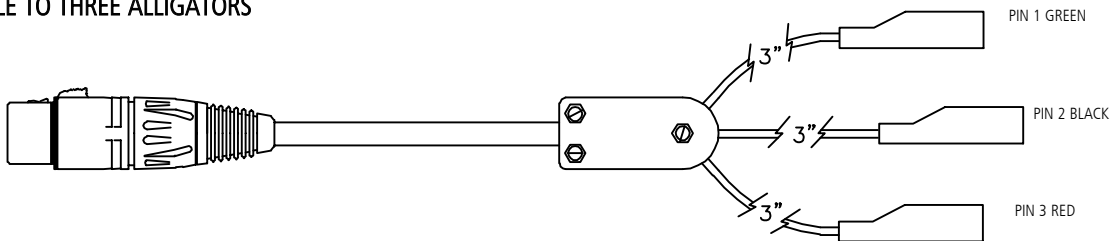

E-Z-HOOK XLR TEST CABLES

XLR FEMALE TO BANTAM PHONE PLUG

XLR Female Part No. 9343

Bantam Plug Part No. 9320

Standard Lengths Available:

Part No.	Cable
5003F -(length)	5000 Series

18"	45cm	36"	90cm
24"	60cm	48"	120cm
30"	75cm	60"	150cm

XLR MALE TO BANTAM PHONE PLUG

XLR Male Part No. 9344

Bantam Plug Part No. 9320

Standard Lengths Available:

Part No.	Cable
5003 -(length)	5000 Series

18"	45cm	36"	90cm
24"	60cm	48"	120cm
30"	75cm	60"	150cm

XLR FEMALE TO THREE ALLIGATORS

XLR Female Part No. 9343

Standard Lengths Available:

Cable with Standard Alligators Part No. 9274

Part No.	Cable
5028F -(length)	5000 Series

18"	45cm	36"	90cm
24"	60cm	48"	120cm
30"	75cm	60"	150cm

Cable with Miniature Alligators Part No. 9275

Part No.	Cable
5028FM -(length)	5000 Series

XLR MALE TO THREE ALLIGATORS

XLR Male Part No. 9344

Standard Lengths Available:

Cable with Standard Alligators Part No. 9274

Part No.	Cable
5028 -(length)	5000 Series