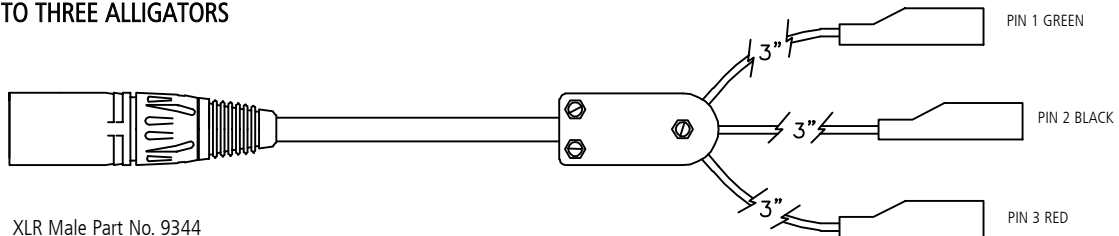

XLR MALE TO BANTAM PHONE PLUG

XLR Male Part No. 9344

Bantam Plug Part No. 9320

Standard Lengths Available:

Part No.	Cable
5003 -(length)	5000 Series

18"	45cm	36"	90cm
24"	60cm	48"	120cm
30"	75cm	60"	150cm

XLR FEMALE TO THREE ALLIGATORS

XLR Female Part No. 9343

Standard Lengths Available:

Cable with Standard Alligators Part No. 9274

Part No.	Cable
5028F -(length)	5000 Series

18"	45cm	36"	90cm
24"	60cm	48"	120cm
30"	75cm	60"	150cm

Cable with Miniature Alligators Part No. 9275

Part No.	Cable
5028FM -(length)	5000 Series

XLR MALE TO THREE ALLIGATORS

XLR Male Part No. 9344

Standard Lengths Available:

Cable with Standard Alligators Part No. 9274

Part No.	Cable
5028 -(length)	5000 Series

18"	45cm	36"	90cm
24"	60cm	48"	120cm
30"	75cm	60"	150cm

Cable with Miniature Alligators Part No. 9275

Part No.	Cable
5028M -(length)	5000 Series

E-Z-HOOK XLR TEST CABLES

XLR FEMALE TO THREE MINI HOOKS

Mini-Hooks Part No. X100W