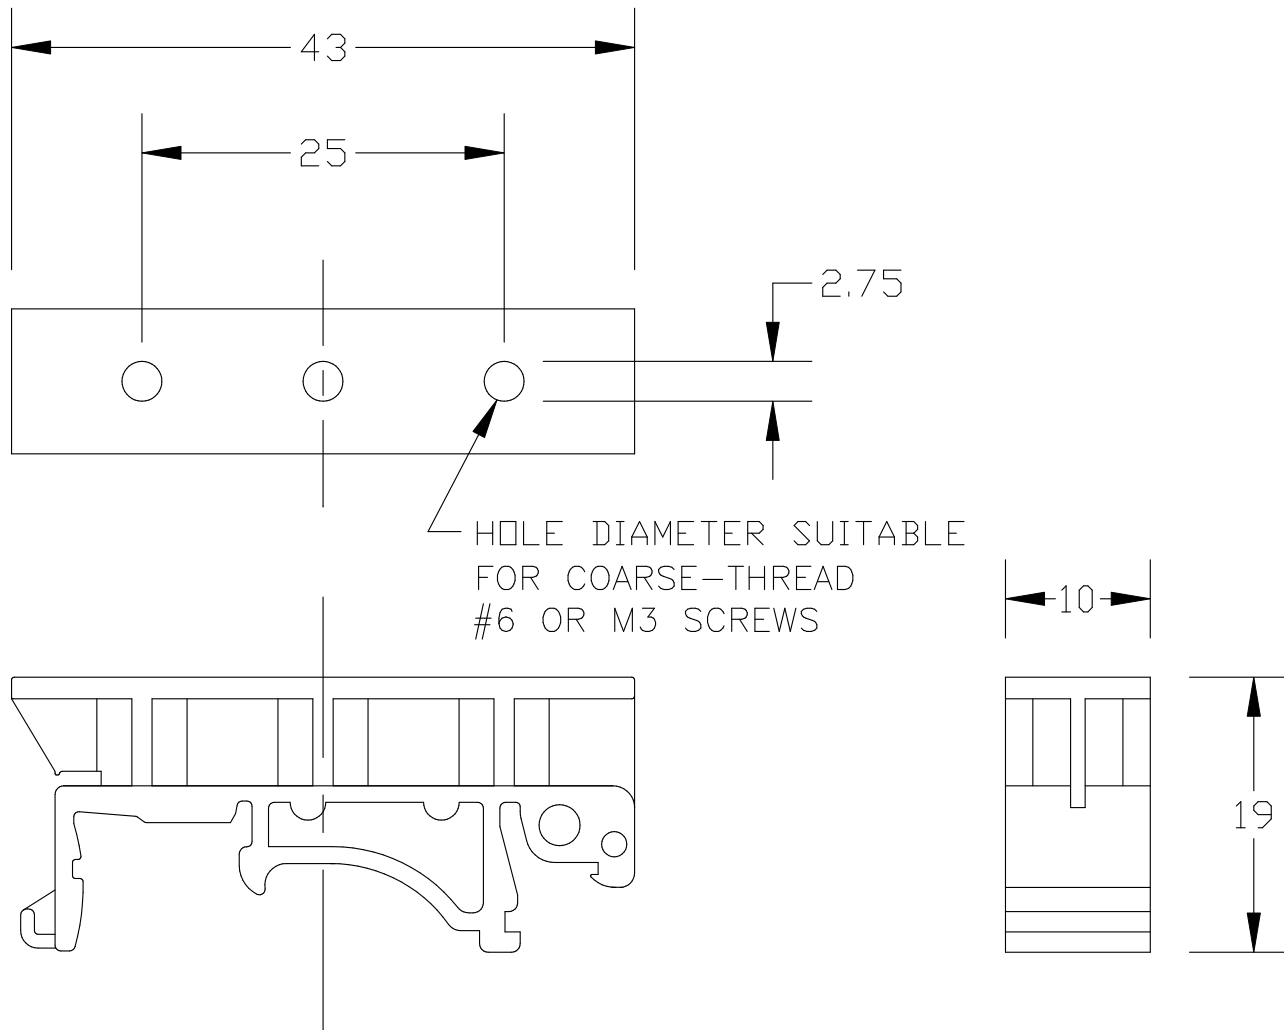

# DINM01 DIN RAIL MOUNT CLIP

DIMENSIONS ARE IN MILLIMETERS

**DESCRIPTION:**

DINM01 – DIN RAIL MOUNT CLIP

Winford Engineering  
4169 Four Mile Road  
Bay City, MI 48706

[www.winfordeng.com](http://www.winfordeng.com)