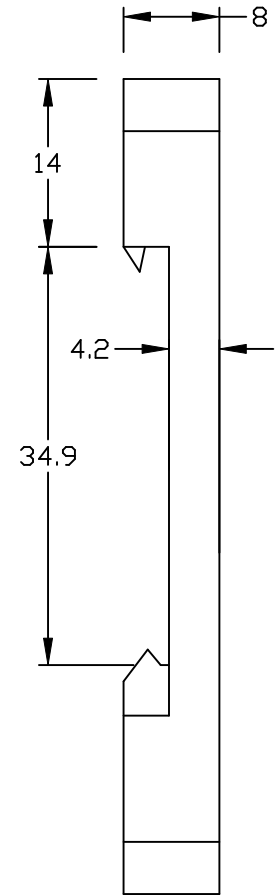

DINM15 DIN RAIL MOUNT CLIP

CLIP MATERIAL: FIBERGLASS REINFORCED NYLON 66

DIMENSIONS ARE IN MILLIMETERS

DESCRIPTION:
DINM15 - DIN RAIL MOUNT CLIP

Winford Engineering
4169 Four Mile Road
Bay City, MI 48706

www.winfordeng.com