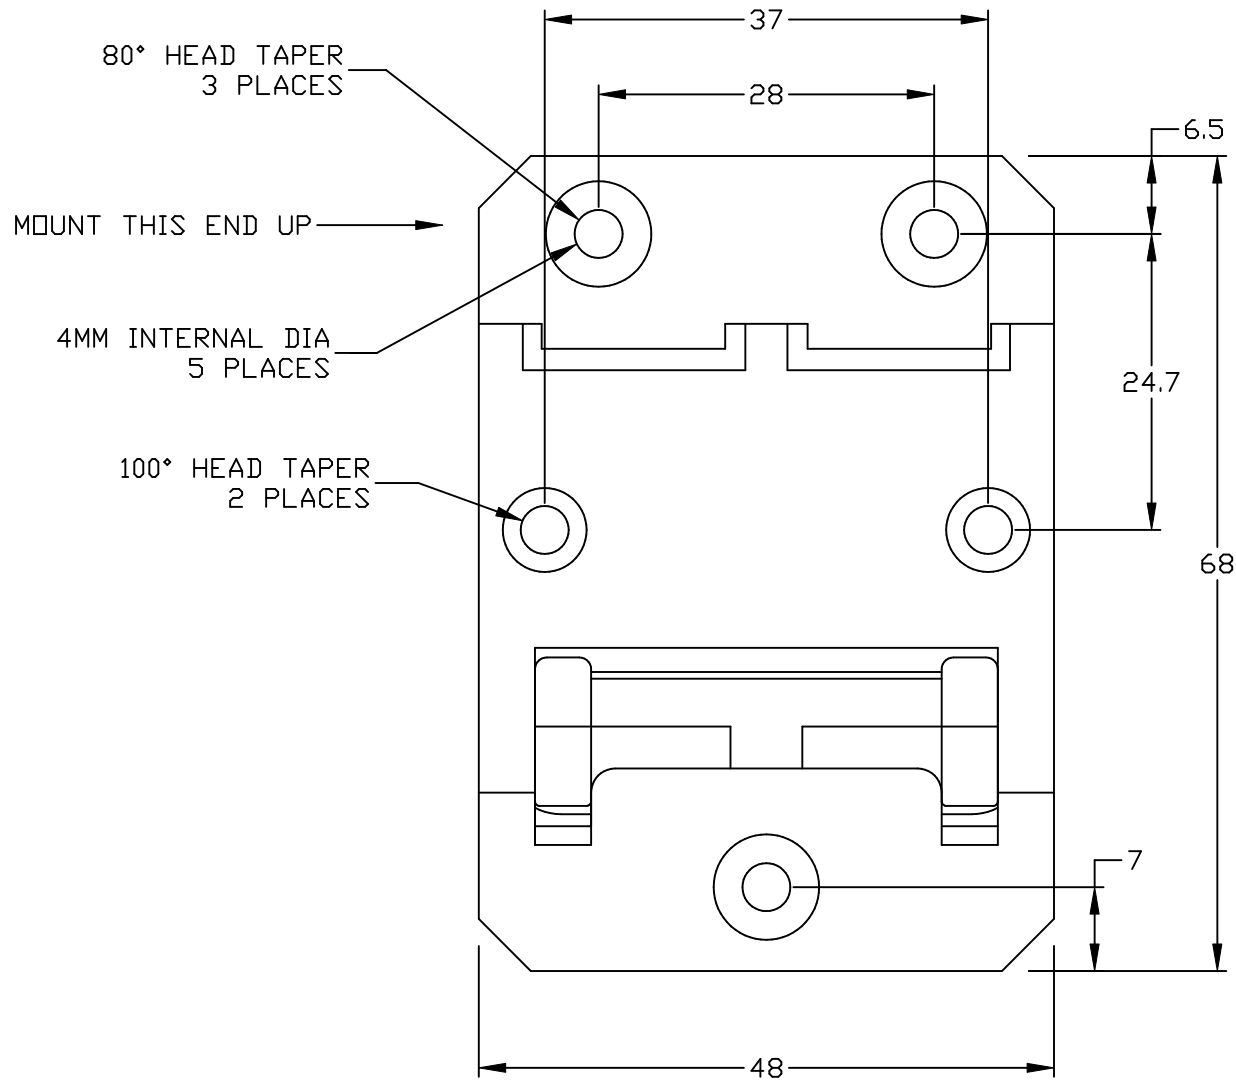

DINM15 DIN RAIL MOUNT CLIP

CLIP MATERIAL: FIBERGLASS REINFORCED NYLON 66

DIMENSIONS ARE IN MILLIMETERS

DESCRIPTION:
DINM15 - DIN RAIL MOUNT CLIP

Winford Engineering
4169 Four Mile Road
Bay City, MI 48706

www.winfordeng.com