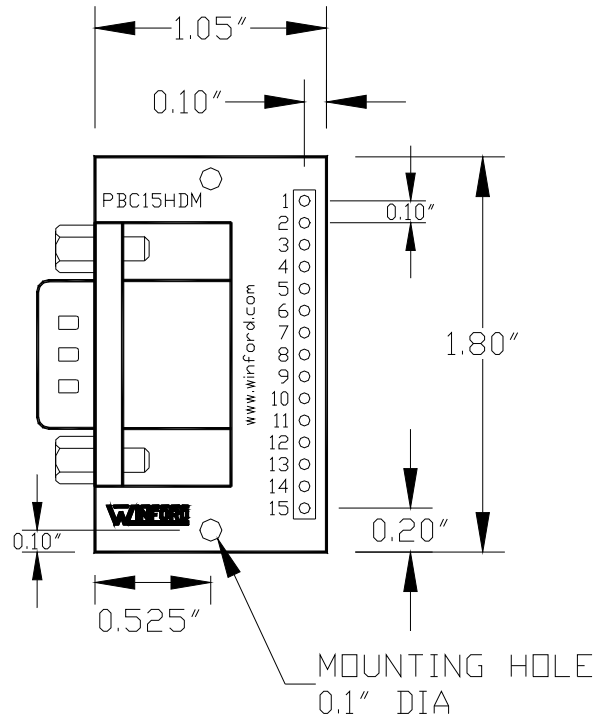

www.winford.com • sales@winford.com

WINFORD ENGINEERING, LLC
4169 Four Mile Road • Bay City, MI 48706

1-877-634-2673 • FAX: 1-989-671-2941

PBC15HDM Physical Layout

DB15HD Male Pinout