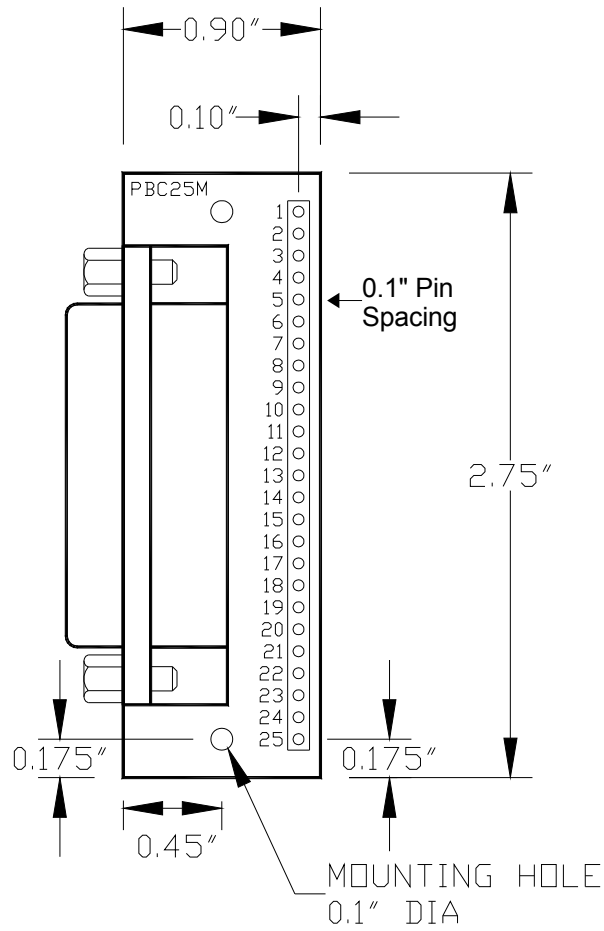

www.winfordeng.com • sales@winfordeng.com

WINFORD ENGINEERING

4169 Four Mile Road • Bay City, MI 48706

1-877-634-2673 • FAX: 1-989-671-2941

PBC25M Physical Layout

DB25 Male Pinout