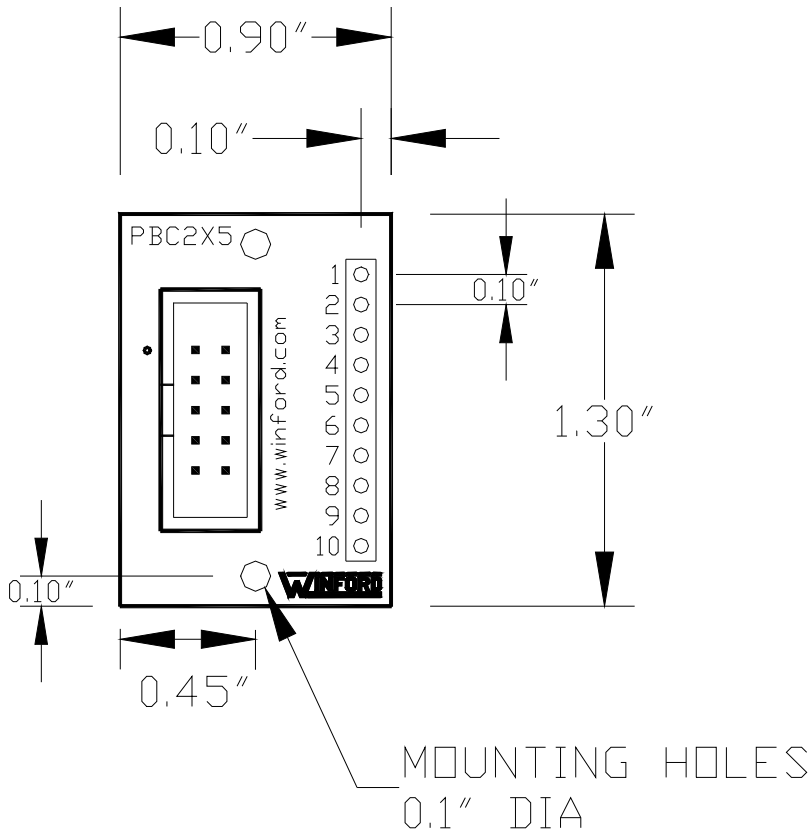

www.winford.com • sales@winford.com

WINFORD ENGINEERING, LLC
4169 Four Mile Road • Bay City, MI 48706

1-877-634-2673 • FAX: 1-989-671-2941

PBC2X5 Physical Layout

2x5 Header Pinout