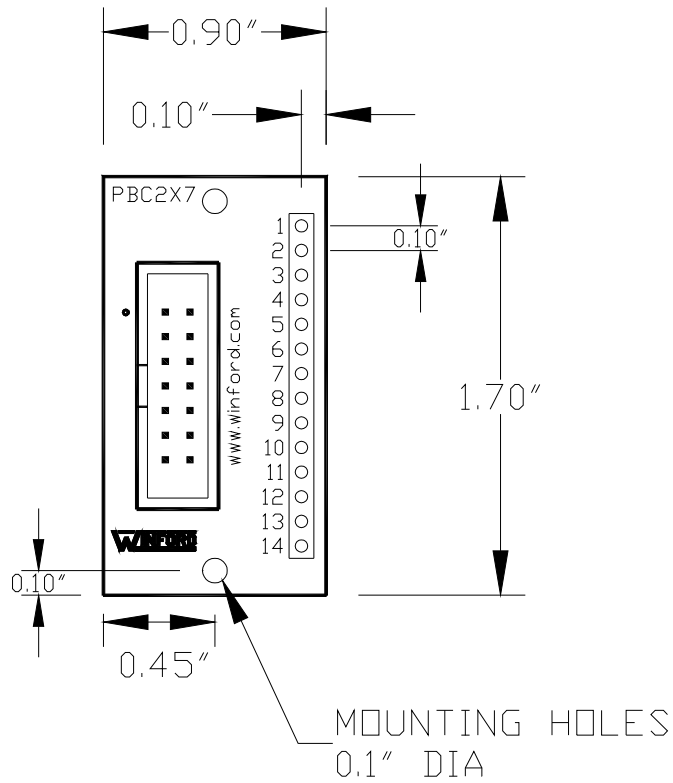

www.winford.com • sales@winford.com

WINFORD ENGINEERING, LLC
4169 Four Mile Road • Bay City, MI 48706

1-877-634-2673 • FAX: 1-989-671-2941

PBC2X7 Physical Layout

2x7 Header Pinout