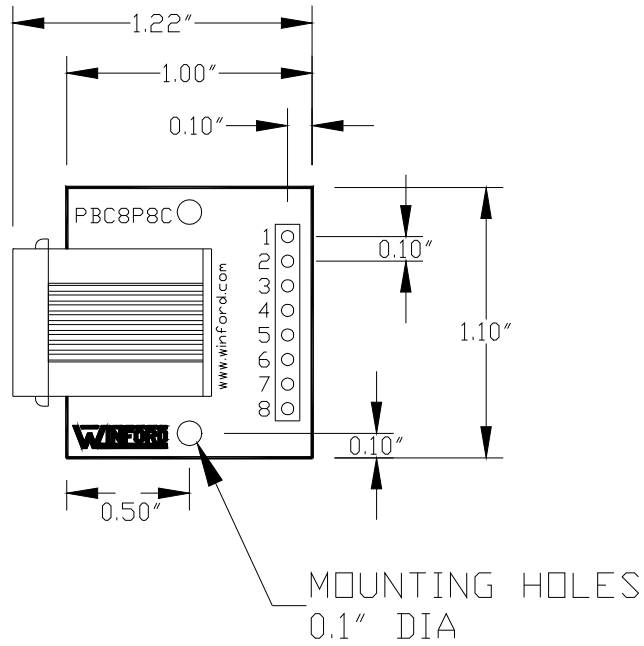

www.winford.com • sales@winford.com

WINFORD ENGINEERING, LLC
4169 Four Mile Road • Bay City, MI 48706

1-877-634-2673 • FAX: 1-989-671-2941

PBC8P8C Physical Layout

8P8C / RJ45 Jack Pinout